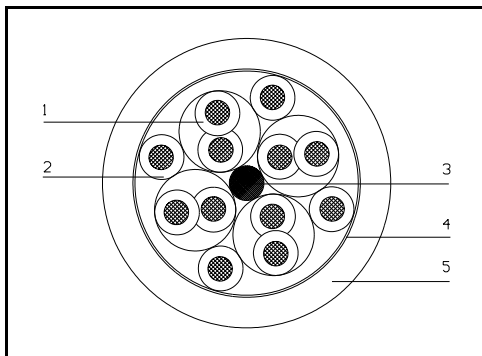

AC DIREKT KB 8 MAINS CABLE For NJOE TJOEB CD PLAYER

1. 4 pairs fine copper strands 2 x 0.25 mm²; each strand 14 x 0.15 mm; highly flexible polyethylene isolation.
2. 4 single fine copper strands 0.25 mm²; 14 x 0.15 mm; highly flexible polyethylene isolation.
3. Polyethylene centre fill.
4. Thin textile foil cover.
5. PVC outer tube.

This HARD WIRED mains cable is also ideal for other low powered equipment. Promotes a cleaner image and individual instruments instead of the general muddling of sound that can sometimes happen. One end of the cable has a high quality UK 13A pre fitted plug, and the other side is pre-fabricated for a fast mounting in your equipment. Standard length is 1,50 meter.