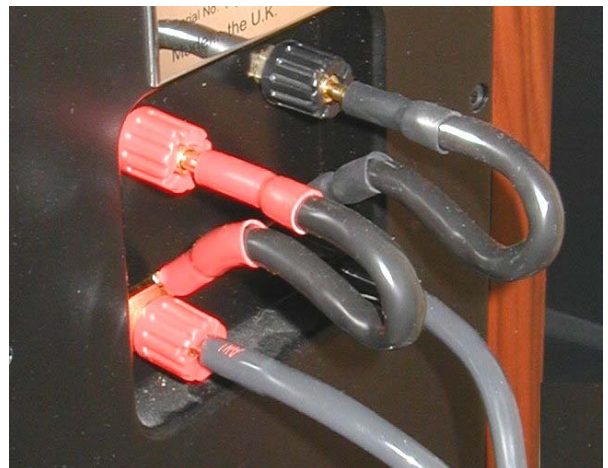

LS Direkt KB8 . (B/B S/B S/S) £49.95