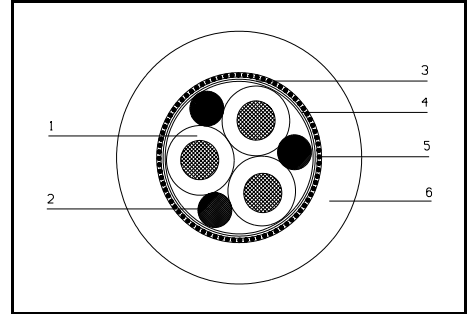

Using the new highly praised 'Bullet' Plugs which give a much better connection, and our own special formula for the co-ax cable. Superb musical sound across the whole frequency range with a silky and yet transparent top end. This cable has quite a long burn in time!!!