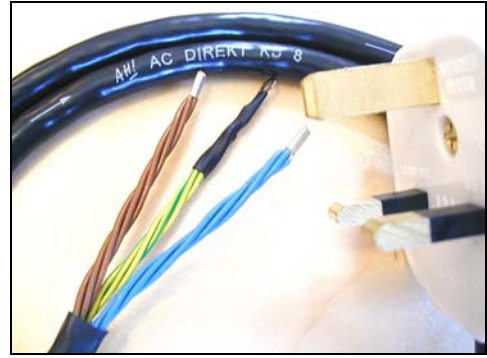

This HARD WIRED mains cable is also ideal for other low powered equipment. Promotes a cleaner image and individual instruments instead of the general muddling of sound that can sometimes happen. One end of the cable has a high quality UK 13A pre fitted plug, and the other side is pre-fabricated for a fast mounting in your equipment. Standard length is 1,50 meter.