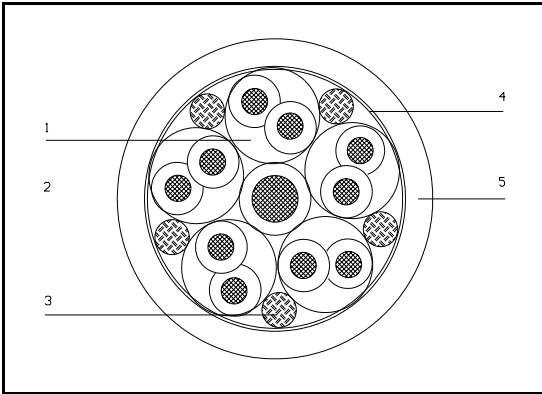

## AC DIREKT KB 10 MAINS CABLE

1. 5 pairs fine copper strands 0.5 mm<sup>2</sup>; each strand 28x 0.15 mm; highly flexible polyethylene isolation.
2. 1 fine copper centre strand 1.5 mm<sup>2</sup>; 80 x 0.15 mm; highly flexible polyethylene isolation.
3. Strings of fill material.
4. Thin textile foil cover.
5. PVC outer tube.