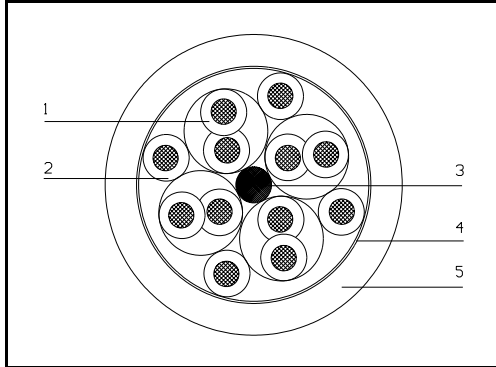

## LOUDSPEAKER DIREKT KB 8

1. 4 pairs fine copper strands 2 x 0.25 mm<sup>2</sup>; each strand 14 x 0.15 mm; highly flexible polyethylene isolation.
2. 4 single fine copper strands 0.25 mm<sup>2</sup>; 14 x 0.15 mm; highly flexible polyethylene isolation.
3. Polyethylene centre fill.
4. Thin textile foil cover.
5. PVC outer tube.